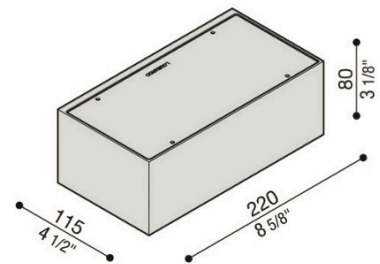

radiantlighting

TREND 220

BY LOMBARDO

WALL

PROJECT	
TYPE	
NOTES	

PRODUCT NAME	Trend 220
DESIGNER	Lombardo
MANUFACTURER	Lombardo
PRODUCT CODE	48-LL4931M3 (White) 48-LL493KL3 (Corten) 48-LL493G3 (Grey High Tech) 48-LL493EL3 (Grey Anthracite)
CATEGORY	Wall
MATERIAL	Aluminium Glass
DIMMABLE	DALI Integrated dimming

LIGHT SOURCE	LED 8W
LUMENS	860
DIMENSIONS	220 (L) x 115 (W) x 80 (D) mm
FINISHES	White Corten Grey High Tech Grey Anthracite
IP	66
ORIGIN	Italy
WARRANTY	3 years