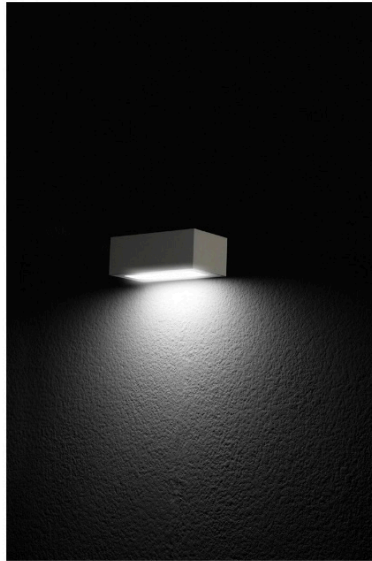

radiantlighting

TREND 220

BY LOMBARDO

WALL

PROJECT	
TYPE	
NOTES	

PRODUCT NAME	Trend 220
DESIGNER	Lombardo
MANUFACTURER	Lombardo
PRODUCT CODE	48-LL4931M3 (White) 48-LL493KL3 (Corten) 48-LL493G3 (Grey High Tech) 48-LL493EL3 (Grey Anthracite)
CATEGORY	Wall
MATERIAL	Aluminium Glass
DIMMABLE	DALI Integrated dimming

LIGHT SOURCE	LED 8W
LUMENS	860
DIMENSIONS	220 (L) x 115 (W) x 80 (D) mm
FINISHES	White Corten Grey High Tech Grey Anthracite
IP	66
ORIGIN	Italy
WARRANTY	3 years