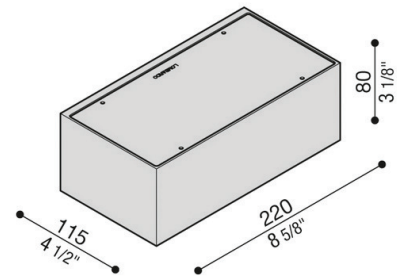

radiantlighting

TREND 220

BY LOMBARDO

WALL

PROJECT	
TYPE	
NOTES	

PRODUCT NAME	Trend 220
DESIGNER	Lombardo
MANUFACTURER	Lombardo
PRODUCT CODE	48-LL4931M3 (White) 48-LL493G3 (Grey High Tech) 48-LL493KL3 (Corten) 48-LL493EL3 (Grey Anthracite)
CATEGORY	Wall
MATERIAL	Aluminium Glass

LIGHT SOURCE	LED 8W
LUMENS	860
FINISHES	White / Grey High Tech / Grey Anthracite / Corten
DIMENSIONS	220 (L) x 115 (W) x 80 (D) mm
IP	66
ORIGIN	Italy
WARRANTY	3 years