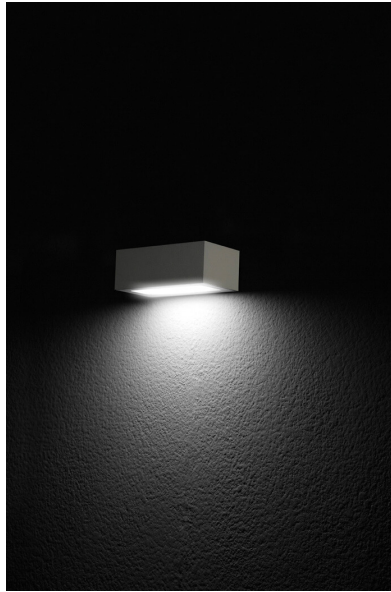

radiantlighting

TREND 220

BY LOMBARDO

WALL

PROJECT	
TYPE	
NOTES	

PRODUCT NAME	Trend 220
DESIGNER	Lombardo
MANUFACTURER	Lombardo
PRODUCT CODE	48-LL4931M3 (White) 48-LL493G3 (Grey High Tech) 48-LL493KL3 (Corten) 48-LL493EL3 (Grey Anthracite)
CATEGORY	Wall
MATERIAL	Aluminium Glass

LIGHT SOURCE	LED 8W
LUMENS	860
FINISHES	White / Grey High Tech / Grey Anthracite / Corten
DIMENSIONS	220 (L) x 115 (W) x 80 (D) mm
IP	66
ORIGIN	Italy
WARRANTY	3 years