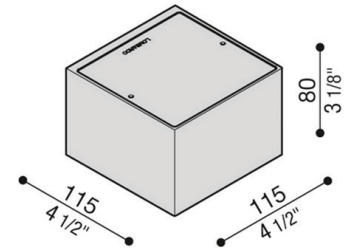

TREND 110
BY LOMBARDO

WALL

PROJECT	
TYPE	
NOTES	

PRODUCT NAME	Trend 110
DESIGNER	Lombardo
MANUFACTURER	Lombardo
PRODUCT CODE	48-LL1080003 (White) 48-LL1080023 (Corten) 48-LL1080053 (Grey High Tech)
CATEGORY	Wall
MATERIAL	Aluminium Glass
IP	66

LIGHT SOURCE	LED 4W
LUMENS	402
FINISHES	White Corten Grey High Tech
DIMENSIONS	115 (L) x 115 (W) x 80 (D) mm
ORIGIN	Italy
WARRANTY	3 years