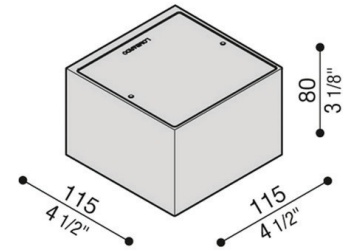

TREND 110
BY LOMBARDO

WALL

PROJECT	
TYPE	
NOTES	

PRODUCT NAME	Trend 110
DESIGNER	Lombardo
MANUFACTURER	Lombardo
PRODUCT CODE	48-LL108016L3 (White) 48-LL108017L3 (Grey High tech) 48-LL108018L3 (Corten) 48-LL108019L3 (Grey Anthracite)
CATEGORY	Wall
MATERIAL	Aluminium Glass

LIGHT SOURCE	LED 4W
LUMENS	402
FINISHES	White / Grey High Tech / Grey Anthracite / Corten
DIMENSIONS	115 (L) x 115 (W) x 80 (D) mm
IP	66
ORIGIN	Italy
WARRANTY	3 years