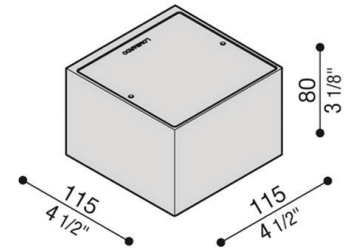

**TREND 110**  
BY LOMBARDO

**WALL**

<b>PROJECT</b>	
<b>TYPE</b>	
<b>NOTES</b>	

<b>PRODUCT NAME</b>	Trend 110
<b>DESIGNER</b>	Lombardo
<b>MANUFACTURER</b>	Lombardo
<b>PRODUCT CODE</b>	48-LL1080003 (White) 48-LL1080023 (Corten) 48-LL1080053 (Grey High Tech) <i>*Grey Anthracite code available upon request</i>
<b>CATEGORY</b>	Wall
<b>MATERIAL</b>	Aluminium   Glass
<b>IP</b>	66
<b>DIMMABLE</b>	No ( <i>DALI remote dimmable version available upon request</i> )

<b>LIGHT SOURCE</b>	LED 4W
<b>LUMENS</b>	402
<b>FINISHES</b>	White Corten Grey High Tech Grey Anthracite
<b>DIMENSIONS</b>	115 (L) x 115 (W) x 80 (D) mm
<b>ORIGIN</b>	Italy
<b>WARRANTY</b>	3 years