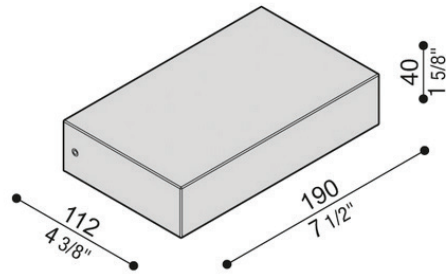

# TREND FLAT 200

BY LOMBARDO

WALL

<b>PROJECT</b>	
<b>TYPE</b>	
<b>NOTES</b>	

<b>PRODUCT NAME</b>	Trend Flat 200
<b>DESIGNER</b>	Lombardo
<b>MANUFACTURER</b>	Lombardo
<b>PRODUCT CODE</b>	48-LL1120083 (White) 48-LL1120093 (Grey High tech) 48-LL1120103 (Corten) 48-LL1120113 (Grey Anthracite)
<b>CATEGORY</b>	Wall
<b>MATERIAL</b>	Aluminium   Polycarbonate
<b>DIMMABLE</b>	No

<b>LIGHT SOURCE</b>	LED 11W
<b>LUMENS</b>	1400 lm
<b>DIMENSIONS</b>	190 (L) x 112 (W) x 40 (D) mm
<b>FINISHES</b>	White Grey High Tech Grey Anthracite Corten
<b>IP</b>	55
<b>ORIGIN</b>	Italy
<b>WARRANTY</b>	3 years