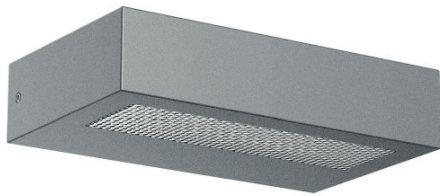

radiantlighting

# TREND FLAT 200

BY LOMBARDO

WALL

<b>PROJECT</b>	
<b>TYPE</b>	
<b>NOTES</b>	

<b>PRODUCT NAME</b>	Trend Flat 200
<b>DESIGNER</b>	Lombardo
<b>MANUFACTURER</b>	Lombardo
<b>PRODUCT CODE</b>	48-LL1120083 (White) 48-LL1120093 (Grey High tech) 48-LL1120103 (Corten) 48-LL1120113 (Grey Anthracite)
<b>CATEGORY</b>	Wall
<b>MATERIAL</b>	Aluminium   Polycarbonate
<b>DIMMABLE</b>	No

<b>LIGHT SOURCE</b>	LED 11W
<b>LUMENS</b>	1400 lm
<b>DIMENSIONS</b>	190 (L) x 112 (W) x 40 (D) mm
<b>FINISHES</b>	White Grey High Tech Grey Anthracite Corten
<b>IP</b>	55
<b>ORIGIN</b>	Italy
<b>WARRANTY</b>	3 years