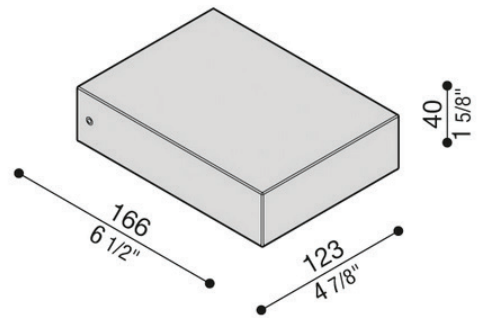

## TREND FLAT 125

BY LOMBARDO

WALL

PROJECT	
TYPE	
NOTES	

<b>PRODUCT NAME</b>	Trend Flat 125
<b>DESIGNER</b>	Lombardo
<b>MANUFACTURER</b>	Lombardo
<b>PRODUCT CODE</b>	48-LL1120003 (White) 48-LL1120013 (Grey High Tech) 48-LL1120023 (Corten) 48-LL1120033 (Grey Anthracite)
<b>CATEGORY</b>	Wall
<b>MATERIAL</b>	Aluminium   Polycarbonate

<b>LIGHT SOURCE</b>	LED 11W
<b>LUMENS</b>	1400
<b>FINISHES</b>	White / Grey High Tech / Grey Anthracite / Corten
<b>DIMENSIONS</b>	123 (L) x 166 (W) x 40 (D)
<b>IP</b>	55
<b>ORIGIN</b>	Italy
<b>WARRANTY</b>	3 years