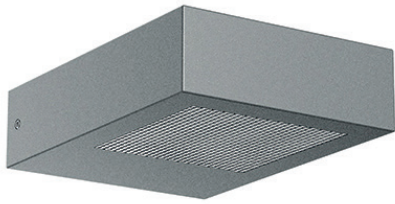

## TREND FLAT 125

BY LOMBARDO

WALL

PROJECT	
TYPE	
NOTES	

<b>PRODUCT NAME</b>	Trend Flat 125
<b>DESIGNER</b>	Lombardo
<b>MANUFACTURER</b>	Lombardo
<b>PRODUCT CODE</b>	48-LL1120003 (White) 48-LL1120013 (Grey High Tech) 48-LL1120023 (Corten) 48-LL1120033 (Grey Anthracite)
<b>CATEGORY</b>	Wall
<b>MATERIAL</b>	Aluminium   Polycarbonate

<b>LIGHT SOURCE</b>	LED 11W
<b>LUMENS</b>	1400
<b>FINISHES</b>	White / Grey High Tech / Grey Anthracite / Corten
<b>DIMENSIONS</b>	123 (L) x 166 (W) x 40 (D)
<b>IP</b>	55
<b>ORIGIN</b>	Italy
<b>WARRANTY</b>	3 years