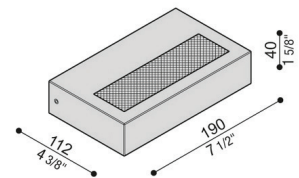

radiantlighting

TREND FLAT UP&DOWN 200

WALL

BY LOMBARDO

PROJECT	
TYPE	
NOTES	

PRODUCT NAME	Trend Flat Up & Down 200
DESIGNER	Lombardo
MANUFACTURER	Lombardo
PRODUCT CODE	48-LL1120123 (White) 48-LL1120133 (Grey High tech) 48-LL1120143 (Corten) 48-LL1120153 (Grey Anthracite)
CATEGORY	Wall
MATERIAL	Aluminium Polycarbonate
DIMMABLE	No

LIGHT SOURCE	LED 11W
LUMENS	1550
DIMENSIONS	190 (L) x 112 (W) x 40 (D) mm
FINISHES	White Corten Grey High Tech Grey Anthracite
IP	55
ORIGIN	Italy
WARRANTY	1 year