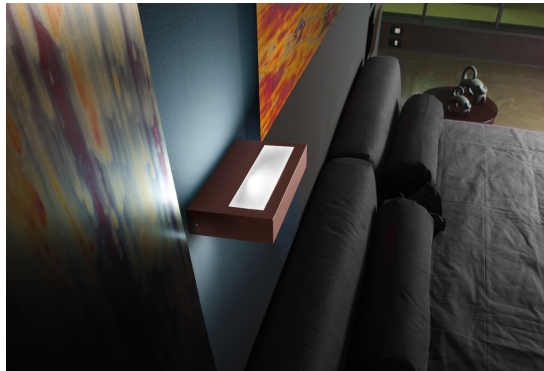

radiantlighting

TREND FLAT UP&DOWN 200

WALL

BY LOMBARDO

PROJECT	
TYPE	
NOTES	

PRODUCT NAME	Trend Flat Up & Down 200
DESIGNER	Lombardo
MANUFACTURER	Lombardo
PRODUCT CODE	48-LL1120123 (White) 48-LL1120133 (Grey High tech) 48-LL1120143 (Corten) 48-LL1120153 (Grey Anthracite)
CATEGORY	Wall
MATERIAL	Aluminium Polycarbonate
DIMMABLE	No

LIGHT SOURCE	LED 11W
LUMENS	1550
DIMENSIONS	190 (L) x 112 (W) x 40 (D) mm
FINISHES	White Corten Grey High Tech Grey Anthracite
IP	55
ORIGIN	Italy
WARRANTY	1 year