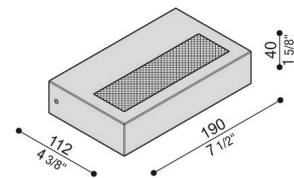

# TREND FLAT UP&DOWN 200

BY LOMBARDO

WALL

<b>PROJECT</b>	
<b>TYPE</b>	
<b>NOTES</b>	

<b>PRODUCT NAME</b>	Trend Flat Up&Down 200
<b>DESIGNER</b>	Lombardo
<b>MANUFACTURER</b>	Lombardo
<b>PRODUCT CODE</b>	48-LL1120123 (White) 48-LL1120133 (Grey High tech) 48-LL1120143 (Corten) 48-LL1120153 (Grey Anthracite)
<b>CATEGORY</b>	Wall
<b>MATERIAL</b>	Aluminium   Polycarbonate

<b>LIGHT SOURCE</b>	LED 11W
<b>LUMENS</b>	1550
<b>FINISHES</b>	White / Grey High Tech / Grey Anthracite / Corten
<b>DIMENSIONS</b>	190 (L) x 112 (W) x 40 (D)
<b>IP</b>	55
<b>ORIGIN</b>	Italy
<b>WARRANTY</b>	1 year