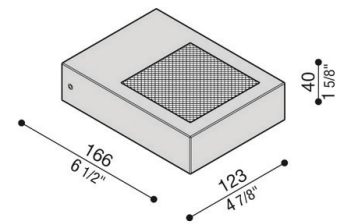

radiantlighting

| | |
|----------------|--|
| PROJECT | |
| TYPE | |
| NOTES | |

TREND FLAT UP&DOWN 125

WALL

BY LOMBARDO

| | |
|---------------------|---|
| PRODUCT NAME | Trend Flat Up & Down 125 |
| DESIGNER | Lombardo |
| MANUFACTURER | Lombardo |
| PRODUCT CODE | 48-LL1120043 (White) 48-LL1120063 (Corten) 48-LL1120073 (Grey Antracite) 48-LL1120053 (Grey High Tech) |
| CATEGORY | Wall |
| MATERIAL | Aluminium Polycarbonate |
| DIMMABLE | No |

| | |
|---------------------|--|
| LIGHT SOURCE | LED 11W |
| LUMENS | 1550 lm |
| DIMENSIONS | 123 (L) x 166 (W) x 40 (D) mm |
| FINISHES | White Corten Grey High Tech Grey Anthracite |
| IP | 55 |
| ORIGIN | Italy |
| WARRANTY | 3 years |