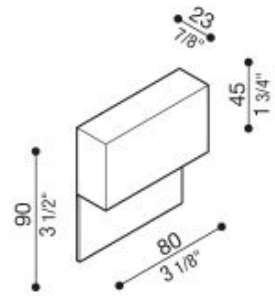

radiantlighting

TAPE 80

INDOOR+OUTDOOR+WALL

BY LOMBARDO

PROJECT	
TYPE	
NOTES	

PRODUCT NAME	Tape 80
DESIGNER	N/A
MANUFACTURER	Lombardo
PRODUCT CODE	48-LL14501W3 (White) 48-LL14501L3 (Light Grey) 48-LL14501D3 (Dark Grey) 48-LL14501K3 (Corten) 48-LL14501Z3 (Gold)
CATEGORY	Indoor + Outdoor + Wall
MATERIAL	Powder coat aluminium