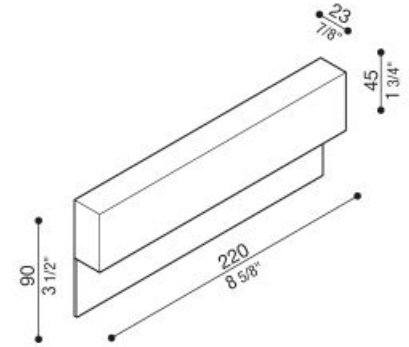

radiantlighting

TAPE 220

INDOOR+OUTDOOR+WALL

BY LOMBARDO

PROJECT	
TYPE	
NOTES	

PRODUCT NAME	Tape 220
DESIGNER	N/A
MANUFACTURER	Lombardo
PRODUCT CODE	48-LL14503W3 (White) 48-LL14503L3 (Light Grey) 48-LL14503D3 (Dark Grey) 48-LL14503K3 (Corten) 48-LL14503Z3 (Gold)
CATEGORY	Indoor + Outdoor + Wall
MATERIAL	Powder coat aluminium