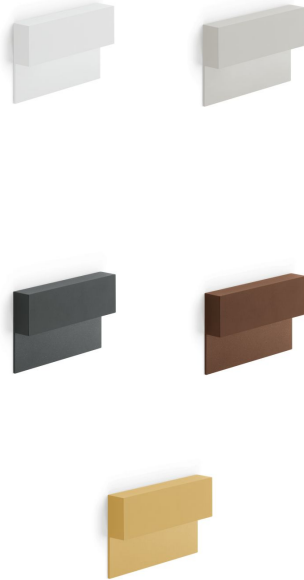

radiantlighting

TAPE 140

INDOOR+OUTDOOR+WALL

BY LOMBARDO

PROJECT	
TYPE	
NOTES	

PRODUCT NAME	Tape 140
DESIGNER	N/A
MANUFACTURER	Lombardo
PRODUCT CODE	48-LL14502W3 (White) 48-LL14502L3 (Light Grey) 48-LL14502D3 (Dark Grey) 48-LL14502K3 (Corten) 48-LL14502Z3 (Gold)
CATEGORY	Indoor + Outdoor + Wall
MATERIAL	Powder coat aluminium

LIGHT SOURCE	4W LED 3000K
LUMENS	590lm
FINISHES	White Light Grey Dark Grey Corten Gold
WARRANTY	3 years
IP	54
ORIGIN	Italy

Compatible with:

IP66 24V Driver **48-LB1070068**

Recess Box 503 **48-LB11660**