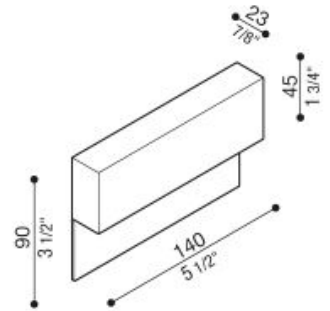

radiantlighting

TAPE 140

INDOOR+OUTDOOR+WALL

BY LOMBARDO

PROJECT	
TYPE	
NOTES	

PRODUCT NAME	Tape 140
DESIGNER	N/A
MANUFACTURER	Lombardo
PRODUCT CODE	48-LL14502W3 (White) 48-LL14502L3 (Light Grey) 48-LL14502D3 (Dark Grey) 48-LL14502K3 (Corten) 48-LL14502Z3 (Gold)
CATEGORY	Indoor + Outdoor + Wall
MATERIAL	Powder coat aluminium