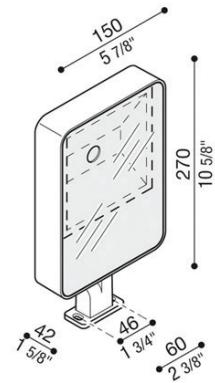

radiantlighting

TAG 210

BY LOMBARDO

OUTDOOR

PROJECT	
TYPE	
NOTES	

PRODUCT NAME	Tag 210
DESIGNER	Giancarlo Alci
MANUFACTURER	Lombardo
PRODUCT CODE	48-LL1151003 (White) 48-LL1151013 (Grey High Tech) 48-LL1151023 (Grey Anthracite) 48-LL1151033 (Corten)
CATEGORY	Outdoor
MATERIAL	Die-cast Aluminium body Serigraphed glass diffuser Aluminium reflector Silicone gaskets A4 stainless steel nuts and bolts

LIGHT SOURCE	25W LED
LUMENS	3500
FINISHES	White / Grey High Tech / Grey Anthracite / Corten
DIMENSIONS	150 (L) x 270 (H) x 42 (W) mm
IP	66
ORIGIN	Italy
WARRANTY	3 years