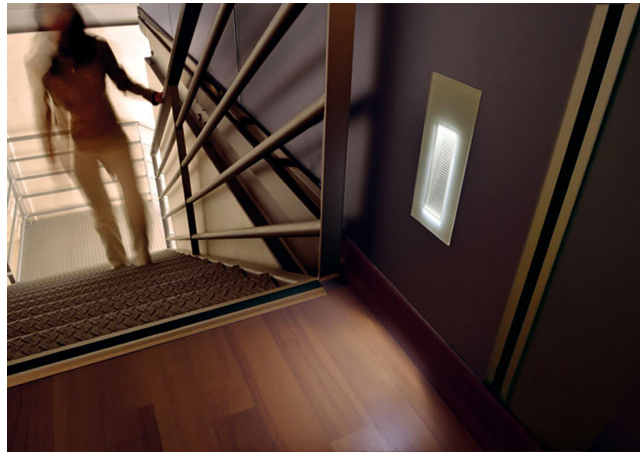

radiantlighting

STILE NEXT 506L ASYMMETRIC
BY LOMBARDO

WALL

| | |
|----------------|--|
| PROJECT | |
| TYPE | |
| NOTES | |

| | |
|---------------------|--|
| PRODUCT NAME | Stile Next 506L Asymmetric |
| DESIGNER | Lombardo |
| MANUFACTURER | Lombardo |
| PRODUCT CODE | 48-LL663C3 (3000K) 48-LL663CN (4000K) |
| CATEGORY | Wall |
| MATERIAL | Die-Cast Aluminium Glass |
| DIMMABLE | No |

| | |
|---------------------|------------------------------|
| LIGHT SOURCE | 3W LED |
| LUMENS | 310 |
| FINISHES | White (Glass) |
| DIMENSIONS | 192 (L) x 81 (H) x 52 (D) mm |
| IP | 66 |
| ORIGIN | Italy |
| WARRANTY | 3 years |