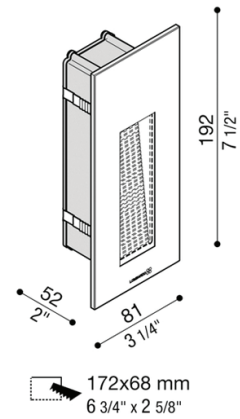

radiantlighting

STILE NEXT 506L ASYMMETRIC
BY LOMBARDO

WALL

| | |
|----------------|--|
| PROJECT | |
| TYPE | |
| NOTES | |

| | |
|---------------------|--|
| PRODUCT NAME | Stile Next 506L Asymmetric |
| DESIGNER | Lombardo |
| MANUFACTURER | Lombardo |
| PRODUCT CODE | 48-LL663C3 (3000K) 48-LL663CN (4000K) |
| CATEGORY | Wall |
| MATERIAL | Die-Cast Aluminium Glass |
| DIMMABLE | No |

| | |
|---------------------|------------------------------|
| LIGHT SOURCE | 3W LED |
| LUMENS | 310 |
| FINISHES | White (Glass) |
| DIMENSIONS | 192 (L) x 81 (H) x 52 (D) mm |
| IP | 66 |
| ORIGIN | Italy |
| WARRANTY | 3 years |