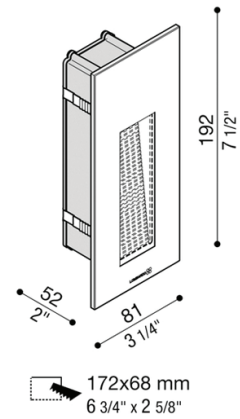

radiantlighting

STILE NEXT 506L ASYMMETRIC
BY LOMBARDO

WALL

PROJECT	
TYPE	
NOTES	

PRODUCT NAME	Stile Next 506L Asymmetric
DESIGNER	Lombardo
MANUFACTURER	Lombardo
PRODUCT CODE	48-LL663C3 (3000K) 48-LL663CN (4000K)
CATEGORY	Wall
MATERIAL	Die-Cast Aluminium Glass

LIGHT SOURCE	3W LED
LUMENS	310
FINISHES	White (Glass)
DIMENSIONS	192 (L) x 81 (H) x 52 (D) mm
IP	66
ORIGIN	Italy
WARRANTY	3 years