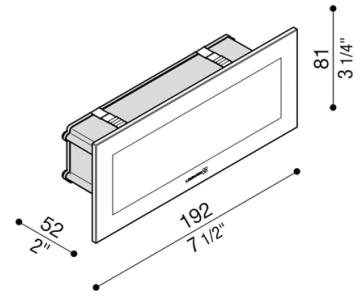

radiantlighting

STILE NEXT 506L

BY LOMBARDO

WALL

PROJECT	
TYPE	
NOTES	

PRODUCT NAME	Stile Next 506L
DESIGNER	Lombardo
MANUFACTURER	Lombardo
PRODUCT CODE	48-LL661D3 (3000K) 48-LL661DN (4000K)
CATEGORY	Wall
MATERIAL	Die-Cast Aluminium Glass
DIMMABLE	No (DALI remote dimmable version available upon request)

LIGHT SOURCE	6W LED
LUMENS	720
FINISHES	White (Glass)
DIMENSIONS	192 (L) x 81 (H) x 52 (D) mm
IP	66
ORIGIN	Italy
WARRANTY	3 years