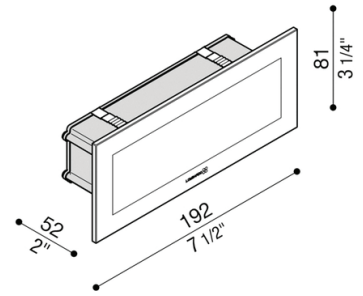

radiantlighting

STILE NEXT 506L

BY LOMBARDO

WALL

PROJECT	
TYPE	
NOTES	

PRODUCT NAME	Stile Next 506L
DESIGNER	Lombardo
MANUFACTURER	Lombardo
PRODUCT CODE	48-LL661D3 (3000K) 48-LL661DN (4000K)
CATEGORY	Wall
MATERIAL	Die-Cast Aluminium Glass

LIGHT SOURCE	6W LED
LUMENS	720
FINISHES	White (Glass)
DIMENSIONS	192 (L) x 81 (H) x 52 (D) mm
IP	66
ORIGIN	Italy
WARRANTY	3 years