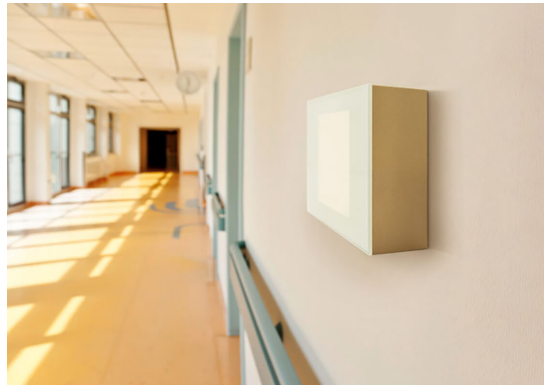

radiantlighting

STILE NEXT 506E

BY LOMBARDO

WALL

PROJECT	
TYPE	
NOTES	

PRODUCT NAME	Stile Next 506E
DESIGNER	Lombardo
MANUFACTURER	Lombardo
PRODUCT CODE	48-LL651DN (White, 3000K)
CATEGORY	Wall
MATERIAL	Die-Cast Aluminium Glass

LIGHT SOURCE	6W LED
LUMENS	720
FINISHES	White (Glass)
DIMENSIONS	125 (L) x 125 (H) x 50 (D) mm
IP	66
ORIGIN	Italy
WARRANTY	3 years