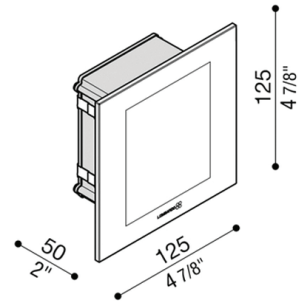

radiantlighting

STILE NEXT 506E

BY LOMBARDO

WALL

PROJECT	
TYPE	
NOTES	

PRODUCT NAME	Stile Next 506E
DESIGNER	Lombardo
MANUFACTURER	Lombardo
PRODUCT CODE	48-LL651DN (White, 3000K)
CATEGORY	Wall
MATERIAL	Die-Cast Aluminium Glass

LIGHT SOURCE	6W LED
LUMENS	720
FINISHES	White (Glass)
DIMENSIONS	125 (L) x 125 (H) x 50 (D) mm
IP	66
ORIGIN	Italy
WARRANTY	3 years