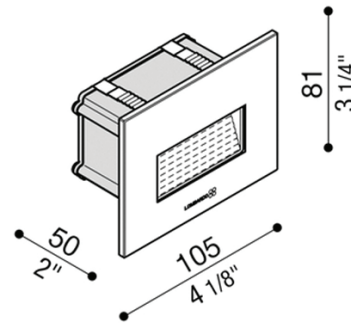

radiantlighting

**STILE NEXT 503 ASYMMETRIC** WALL  
BY LOMBARDO

<b>PROJECT</b>	
<b>TYPE</b>	
<b>NOTES</b>	

<b>PRODUCT NAME</b>	Stile Next 503 Asymmetric
<b>DESIGNER</b>	Lombardo
<b>MANUFACTURER</b>	Lombardo
<b>PRODUCT CODE</b>	48-LL643CN (White, 4000K) 48-LL643C3 (White, 3000K) 48-66643CG3 (Grey, 3000K)
<b>CATEGORY</b>	Wall
<b>MATERIAL</b>	Die-Cast Aluminium   Glass

<b>LIGHT SOURCE</b>	6W LED
<b>LUMENS</b>	310
<b>FINISHES</b>	White / Grey
<b>DIMENSIONS</b>	105 (L) x 81 (H) x 50 (D) mm
<b>IP</b>	66
<b>ORIGIN</b>	Italy
<b>WARRANTY</b>	3 years