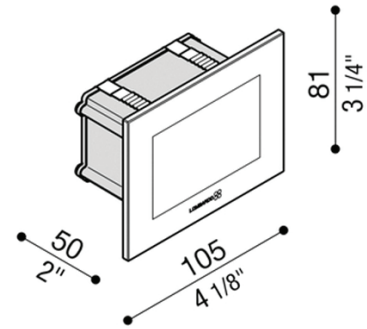

## STILE NEXT 503

BY LOMBARDO

WALL

PROJECT	
TYPE	
NOTES	

<b>PRODUCT NAME</b>	Stile Next 503
<b>DESIGNER</b>	Lombardo
<b>MANUFACTURER</b>	Lombardo
<b>PRODUCT CODE</b>	48-LL641D3 (3000K) 48-LL641DN (4000K)
<b>CATEGORY</b>	Wall
<b>MATERIAL</b>	Die-Cast Aluminium   Glass
<b>DIMMABLE</b>	No ( <i>DALI remote dimmable version available upon request - from 1 up to 4 pieces in series connection</i> )

<b>LIGHT SOURCE</b>	6W LED
<b>LUMENS</b>	720
<b>FINISHES</b>	White / Grey
<b>DIMENSIONS</b>	105 (L) x 81 (H) x 50 (D) mm
<b>IP</b>	66
<b>ORIGIN</b>	Italy
<b>WARRANTY</b>	3 years

PERTH  
T +61 08 9240 1008  
F +61 08 9240 1178  
sales@radiantlighting.com.au