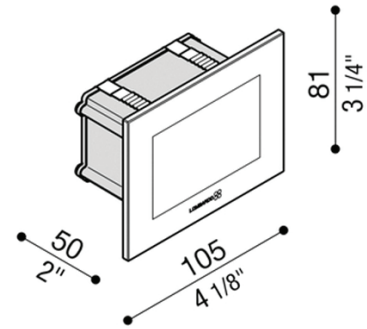

radiantlighting

STILE NEXT 503

BY LOMBARDO

WALL

PROJECT	
TYPE	
NOTES	

PRODUCT NAME	Stile Next 503
DESIGNER	Lombardo
MANUFACTURER	Lombardo
PRODUCT CODE	48-LL641D3 (3000K) 48-LL641DN (4000K)
CATEGORY	Wall
MATERIAL	Die-Cast Aluminium Glass

LIGHT SOURCE	6W LED
LUMENS	720
FINISHES	White / Grey
DIMENSIONS	105 (L) x 81 (H) x 50 (D) mm
IP	66
ORIGIN	Italy
WARRANTY	3 years

PERTH
T +61 08 9240 1008
F +61 08 9240 1178
sales@radiantlighting.com.au