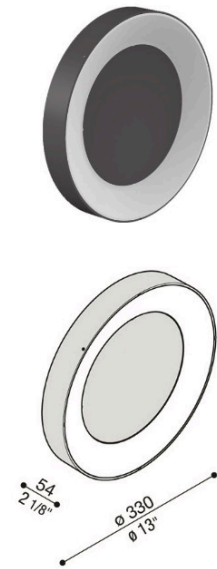

radiantlighting

ROSS 330

BY LOMBARDO

INDOOR + OUTDOOR + WALL

PROJECT	
TYPE	
NOTES	

PRODUCT NAME	Ross 330
DESIGNER	Giancarlo Alci
MANUFACTURER	Lombardo
PRODUCT CODE	48-1240103 (White) 48-1240113 (Black) 48-1240133 (Grey Anthracite)
CATEGORY	Indoor + Outdoor + Wall
MATERIAL	Polycarbonate
DIMMABLE	DALI Integrated dimming

LIGHT SOURCE	25W LED
LUMENS	2144
FINISHES	White / Black / Anthracite
DIMENSIONS	Ø 330 x (W) 54 mm
IP	66
ORIGIN	Italy
WARRANTY	3 years