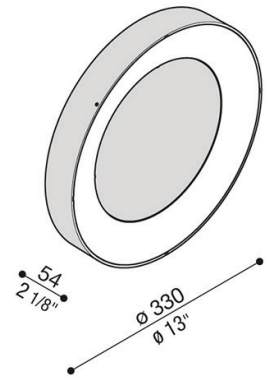

radiantlighting

ROSS 330

BY LOMBARDO

INDOOR + OUTDOOR + WALL

PROJECT	
TYPE	
NOTES	

PRODUCT NAME	Ross 330
DESIGNER	Giancarlo Alci
MANUFACTURER	Lombardo
PRODUCT CODE	48-1240103 (White) 48-1240113 (Black) 48-1240133 (Grey Anthracite)
CATEGORY	Indoor + Outdoor + Wall
MATERIAL	Polycarbonate

LIGHT SOURCE	25W LED
LUMENS	2144
FINISHES	White / Black / Anthracite
DIMENSIONS	Ø 330 x (W) 54 mm
IP	66
ORIGIN	Italy
WARRANTY	3 years