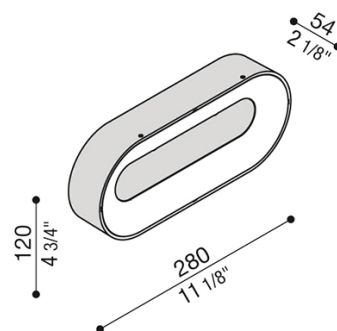

ROSS 280

BY LOMBARDO

INDOOR + OUTDOOR + WALL

PROJECT	
TYPE	
NOTES	

PRODUCT NAME	Ross 280
DESIGNER	Giancarlo Alci
MANUFACTURER	Lombardo
PRODUCT CODE	48-1240013 (Black) 48-1240033 (Anthracite Grey)
CATEGORY	Indoor + Outdoor + Wall
MATERIAL	Polycarbonate
DIMMABLE	DALI Integrated dimming

LIGHT SOURCE	13W LED
LUMENS	1560
FINISHES	Black / Anthracite Grey
DIMENSIONS	280 (L) x 120 (H) x 54 (W) mm
IP	66
ORIGIN	Italy
WARRANTY	3 years