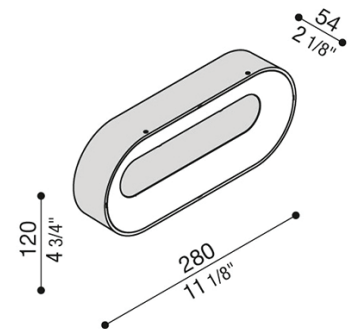

radiantlighting

ROSS 280

BY LOMBARDO

INDOOR + OUTDOOR + WALL

| | |
|---------|--|
| PROJECT | |
| TYPE | |
| NOTES | |

| | |
|---------------------|---|
| PRODUCT NAME | Ross 280 |
| DESIGNER | Giancarlo Alci |
| MANUFACTURER | Lombardo |
| PRODUCT CODE | 48-LL1240013 (Black) 48-LL1240023 (Grey High-Tech) 48-LL1240033 (Grey Anthracite) |
| CATEGORY | Indoor + Outdoor + Wall |
| MATERIAL | Polycarbonate |
| DIMMABLE | DALI Integrated dimming |

| | |
|---------------------|--|
| LIGHT SOURCE | 13W LED |
| LUMENS | 1560 |
| FINISHES | Black / Grey Anthracite / Grey High-Tech |
| DIMENSIONS | 280 (L) x 120 (H) x 54 (W) mm |
| IP | 66 |
| ORIGIN | Italy |
| WARRANTY | 3 years |