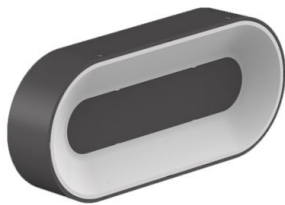

radiantlighting

ROSS 280

BY LOMBARDO

INDOOR + OUTDOOR + WALL

| | |
|---------|--|
| PROJECT | |
| TYPE | |
| NOTES | |

| | |
|---------------------|---|
| PRODUCT NAME | Ross 280 |
| DESIGNER | Giancarlo Alci |
| MANUFACTURER | Lombardo |
| PRODUCT CODE | 48-LL1240013 (Black) 48-LL1240023 (Grey High-Tech) 48-LL1240033 (Grey Anthracite) |
| CATEGORY | Indoor + Outdoor + Wall |
| MATERIAL | Polycarbonate |
| DIMMABLE | DALI Integrated dimming |

| | |
|---------------------|--|
| LIGHT SOURCE | 13W LED |
| LUMENS | 1560 |
| FINISHES | Black / Grey Anthracite / Grey High-Tech |
| DIMENSIONS | 280 (L) x 120 (H) x 54 (W) mm |
| IP | 66 |
| ORIGIN | Italy |
| WARRANTY | 3 years |