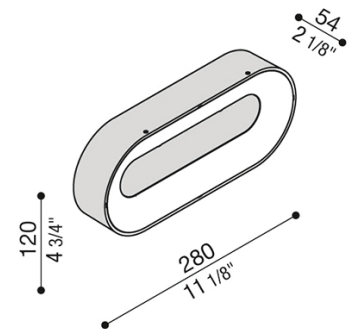

**ROSS 280**  
BY LOMBARDO

**INDOOR + OUTDOOR + WALL**

<b>PROJECT</b>	
<b>TYPE</b>	
<b>NOTES</b>	

<b>PRODUCT NAME</b>	Ross 280
<b>DESIGNER</b>	Giancarlo Alci
<b>MANUFACTURER</b>	Lombardo
<b>PRODUCT CODE</b>	48-1240013 (Black) 48-1240033 (Grey Anthracite)
<b>CATEGORY</b>	Indoor + Outdoor + Wall
<b>MATERIAL</b>	Polycarbonate

<b>LIGHT SOURCE</b>	13W LED
<b>LUMENS</b>	1560
<b>FINISHES</b>	Black / Anthracite Grey
<b>DIMENSIONS</b>	L 280 x H 120 x W 54 mm
<b>IP</b>	66
<b>ORIGIN</b>	Italy
<b>WARRANTY</b>	3 years