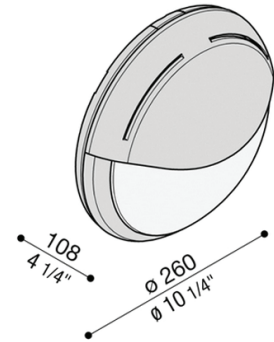

radiantlighting

NOVA TOP TONDA 260

OUTDOOR + WALL

BY LOMBARDO

PROJECT	
TYPE	
NOTES	

PRODUCT NAME	Nova Top Tonda 260
DESIGNER	Italo Belussi
MANUFACTURER	Lombardo
PRODUCT CODE	48-80721 (White) 48-80722 (Black) 48-8072G (Grey High Tech)
CATEGORY	Outdoor + Wall
MATERIAL	Polycarbonate Acid-Etched Glass

LIGHT SOURCE	1 x 12W Fluro E27
FINISHES	White / Black / Grey High Tech
DIMENSIONS	Ø 260 x 108 (H) mm
IP	44
ORIGIN	Italy
WARRANTY	3 years

PERTH
T +61 08 9240 1008
F +61 08 9240 1178
sales@radiantlighting.com.au