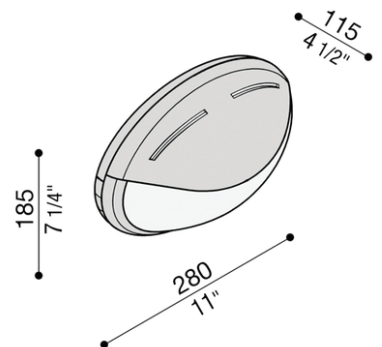

# NOVA TOP OVALE 280

OUTDOOR + WALL

BY LOMBARDO

<b>PROJECT</b>	
<b>TYPE</b>	
<b>NOTES</b>	

<b>PRODUCT NAME</b>	Nova Top Ovale 280
<b>DESIGNER</b>	Italo Belussi
<b>MANUFACTURER</b>	Lombardo
<b>PRODUCT CODE</b>	48-80321 (White) 48-80322 (Black) 48-8032G (Grey High Tech)
<b>CATEGORY</b>	Outdoor + Wall
<b>MATERIAL</b>	Polycarbonate   Acid-Etched Glass
<b>DIMMABLE</b>	No

<b>LIGHT SOURCE</b>	1 x 12W Fluro E27
<b>DIMENSIONS</b>	280 (L) x 185 (H) x 115 (W) mm
<b>IP</b>	44
<b>FINISHES</b>	White Black Grey High Tech
<b>ORIGIN</b>	Italy
<b>WARRANTY</b>	3 years