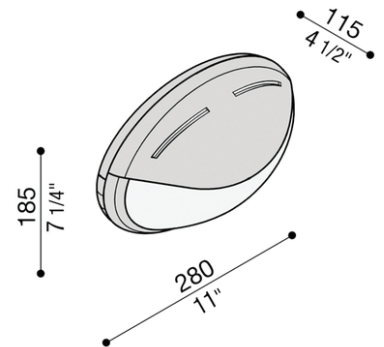

radiantlighting

NOVA TOP OVALE 280

OUTDOOR + WALL

BY LOMBARDO

PROJECT	
TYPE	
NOTES	

PRODUCT NAME	Nova Top Ovale 280
DESIGNER	Italo Belussi
MANUFACTURER	Lombardo
PRODUCT CODE	48-80321 (White) 48-80322 (Black) 48-8032G (Grey High Tech)
CATEGORY	Outdoor + Wall
MATERIAL	Polycarbonate Acid-Etched Glass

LIGHT SOURCE	1 x 12W Fluro E27
FINISHES	White / Black / Grey High Tech
DIMENSIONS	280 (L) x 185 (H) x 115 (W) mm
IP	44
ORIGIN	Italy
WARRANTY	3 years

PERTH
T +61 08 9240 1008
F +61 08 9240 1178
sales@radiantlighting.com.au