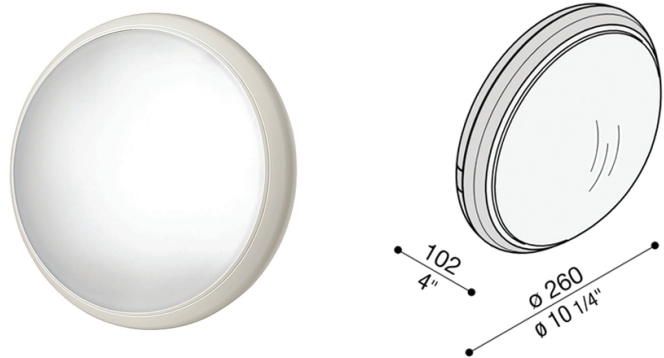

radiantlighting

NOVA TONDA 260

OUTDOOR + WALL

BY LOMBARDO

PROJECT	
TYPE	
NOTES	

PRODUCT NAME	Nova Tonda 260
DESIGNER	Italo Belussi
MANUFACTURER	Lombardo
PRODUCT CODE	48-80221 (White) 48-80222 (Black) 48-8022G (Grey High Tech)
CATEGORY	Outdoor + Wall
MATERIAL	Polycarbonate Acid-Etched Glass
DIMMABLE	No

LIGHT SOURCE	1 x 20W Fluro E27
DIMENSIONS	Ø 260 x 102 (H) mm
IP	44
FINISHES	White Black Grey High Tech
ORIGIN	Italy
WARRANTY	3 years

PERTH
T +61 08 9240 1008
F +61 08 9240 1178
sales@radiantlighting.com.au