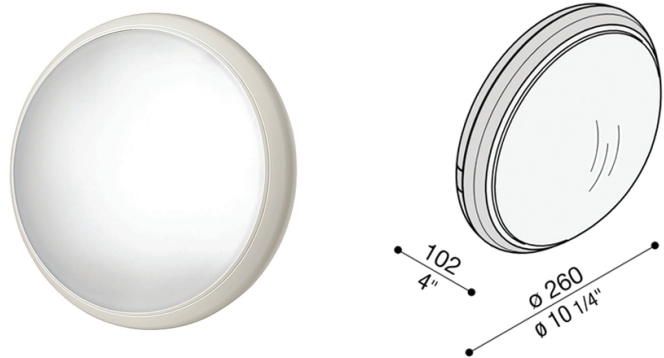

## NOVA TONDA 260

OUTDOOR + WALL

BY LOMBARDO

PROJECT	
TYPE	
NOTES	

<b>PRODUCT NAME</b>	Nova Tonda 260
<b>DESIGNER</b>	Italo Belussi
<b>MANUFACTURER</b>	Lombardo
<b>PRODUCT CODE</b>	48-80221(White) 48-80222 (Black) 48-8022G (Grey High Tech)
<b>CATEGORY</b>	Outdoor + Wall
<b>MATERIAL</b>	Polycarbonate   Acid-Etched Glass