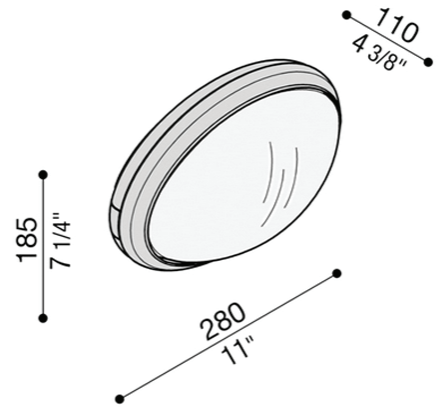

# NOVA OVALE 280

BY LOMBARDO

OUTDOOR + WALL

PROJECT	
TYPE	
NOTES	

<b>PRODUCT NAME</b>	Nova Tonda 260
<b>DESIGNER</b>	Italo Belussi
<b>MANUFACTURER</b>	Lombardo
<b>PRODUCT CODE</b>	48-80121 (White) 48-80122 (Black) 48-8012G (Grey High Tech)
<b>CATEGORY</b>	Outdoor + Wall
<b>MATERIAL</b>	Polycarbonate   Acid-Etched Glass

<b>LIGHT SOURCE</b>	1 x 20W Fluro E27
<b>FINISHES</b>	White / Black / Grey High Tech
<b>DIMENSIONS</b>	280 (L) x 185 (H) x 110 (W) mm
<b>IP</b>	44
<b>ORIGIN</b>	Italy
<b>WARRANTY</b>	3 years

PERTH  
 T +61 08 9240 1008  
 F +61 08 9240 1178  
 sales@radiantlighting.com.au