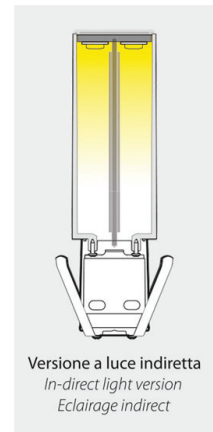

radiantlighting

LINE DOWN

OUTDOOR + FLOOR

BY LOMBARDO

PROJECT	
TYPE	
NOTES	

PRODUCT NAME	Line Down
DESIGNER	Christian Tengattini
MANUFACTURER	Lombardo
PRODUCT CODE	48-LL1130013
CATEGORY	Outdoor + Floor
MATERIAL	Aluminium Polycarbonate
LIGHT SOURCE	6W LED

LUMENS	620
FINISHES	White
DIMENSIONS	Ø 60 x h 150 mm + 73 mm
IP	66
ORIGIN	Italy
WARRANTY	3 years