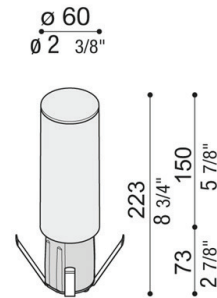

radiantlighting

LINE DOWN

OUTDOOR + FLOOR

BY LOMBARDO

PROJECT	
TYPE	
NOTES	

PRODUCT NAME	Line Down
DESIGNER	Christian Tengattini
MANUFACTURER	Lombardo
PRODUCT CODE	48-LL1130013
CATEGORY	Outdoor + Floor
MATERIAL	Aluminium Polycarbonate
LIGHT SOURCE	6W LED

LUMENS	620
FINISHES	White
DIMENSIONS	Ø 60 x h 150 mm + 73 mm
IP	66
ORIGIN	Italy
WARRANTY	3 years