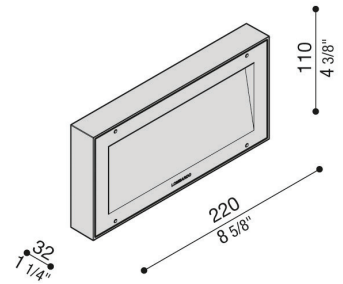

radiantlighting

KOI 220

BY LOMBARDO

INDOOR + OUTDOOR + WALL

PROJECT	
TYPE	
NOTES	

PRODUCT NAME	Koi 220
DESIGNER	Giancarlo Alci
MANUFACTURER	Lombardo
PRODUCT CODE	48-LL1210083 (White) 48-LL1210093 (Grey) 48-LL1210103 (Anthracite)
CATEGORY	Indoor + Outdoor + Wall
MATERIAL	Die-cast Aluminium body Tempered glass diffuser Silicone gaskets

LIGHT SOURCE	9W LED
LUMENS	650
FINISHES	White / Grey / Anthracite
DIMENSIONS	220mm (W) x 110mm (H) x 32mm (D)
IP	66
ORIGIN	Italy
WARRANTY	3 years

PERTH
T +61 08 9240 1008
F +61 08 9240 1178
sales@radiantlighting.com.au

SYDNEY
T 1300 438 609
F 1300 438 610
sydney@radiantlighting.com.au

MELBOURNE
T 1300 438 609
F 1300 438 610
melbourne@radiantlighting.com.au

BRISBANE
T 1300 438 609
F 1300 438 610
brisbane@radiantlighting.com.au