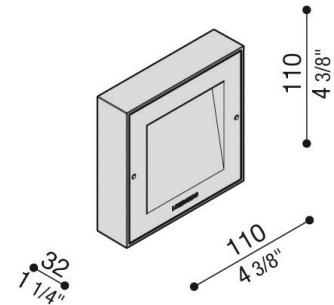

radiantlighting

KOI 110

BY LOMBARDO

INDOOR + OUTDOOR + WALL

PROJECT	
TYPE	
NOTES	

PRODUCT NAME	Koi 110
DESIGNER	Lombardo
MANUFACTURER	Lombardo
PRODUCT CODE	48-LL1210003 (White) 48-LL1210013 (Grey) 48-LL1210023 (Anthracite)
CATEGORY	Indoor + Outdoor + Wall
MATERIAL	Die-cast Aluminium body Tempered glass diffuser Silicone gaskets

LIGHT SOURCE	6W LED
LUMENS	375
FINISHES	White / Grey / Anthracite
DIMENSIONS	110mm x 110mm x 32mm
IP	66
ORIGIN	Italy
WARRANTY	3 years