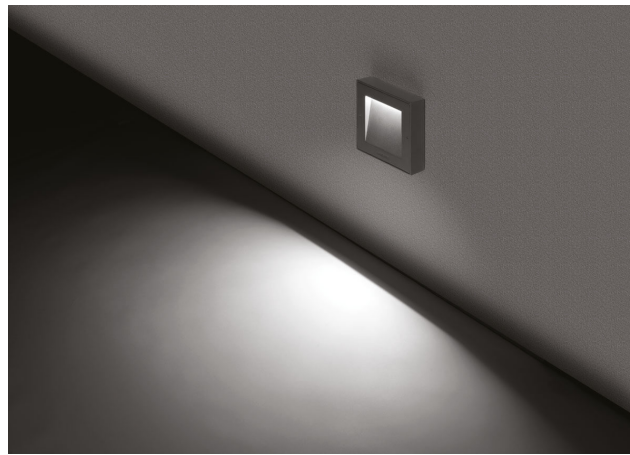

### KOI 110

BY LOMBARDO

**INDOOR + OUTDOOR + WALL**

<b>PROJECT</b>	
<b>TYPE</b>	
<b>NOTES</b>	

<b>PRODUCT NAME</b>	Koi 110
<b>DESIGNER</b>	Lombardo
<b>MANUFACTURER</b>	Lombardo
<b>PRODUCT CODE</b>	48-LL1210003 (White) 48-LL1210013 (Grey) 48-LL1210023 (Anthracite)
<b>CATEGORY</b>	Indoor + Outdoor + Wall
<b>MATERIAL</b>	Die-cast Aluminium body Tempered glass diffuser Silicone gaskets

<b>LIGHT SOURCE</b>	6W LED
<b>LUMENS</b>	375
<b>FINISHES</b>	White / Grey / Anthracite
<b>DIMENSIONS</b>	110mm x 110mm x 32mm
<b>IP</b>	66
<b>ORIGIN</b>	Italy
<b>WARRANTY</b>	3 years