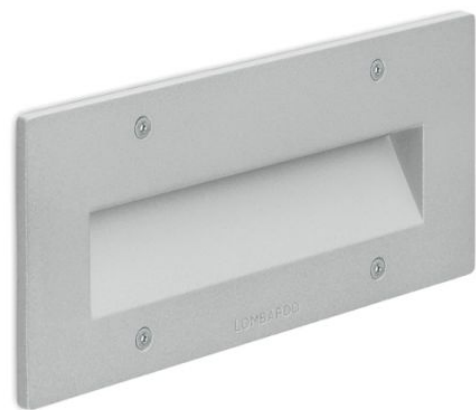

FIX 506 **INDOOR + OUTDOOR + STEP**
 BY LOMBARDO

PROJECT	
TYPE	
NOTES	

PRODUCT NAME	Fix 506
DESIGNER	N/A
MANUFACTURER	Lombardo
PRODUCT CODE	48-LL1200083 (White) 48-LL1200093 (Grey) 48-LL12000103 (Dark Grey) 48-LL12000113 (Bronze)
CATEGORY	Indoor + Outdoor + Step
MATERIAL	Die-cast Aluminium

LIGHT SOURCE	7.2W LED
LUMENS	750
FINISHES	White, Grey, Dark Grey, Bronze
WARRANTY	3 years
IP	66
ORIGIN	Italy