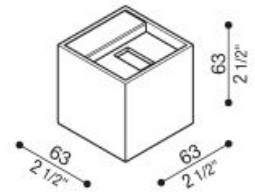

# DODO 60

INDOOR+OUTDOOR+WALL

BY LOMBARDO

<b>PROJECT</b>	
<b>TYPE</b>	
<b>NOTES</b>	

<b>PRODUCT NAME</b>	Dodo 60
<b>DESIGNER</b>	N/A
<b>MANUFACTURER</b>	Lombardo
<b>PRODUCT CODE</b>	48-LL14301W3 (White) 48-LL14301L3 (Light Grey) 48-LL14301D3 (Dark Grey) 48-LL14301Z3 (Gold)
<b>CATEGORY</b>	Indoor + Outdoor + Wall
<b>MATERIAL</b>	Polycarbonate