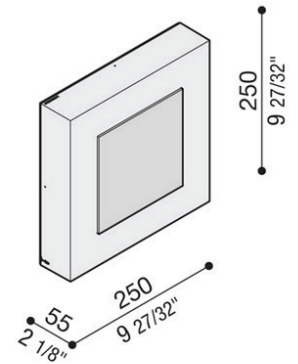

radiantlighting

ART 250 MASK

BY LOMBARDO

OUTDOOR + WALL

PROJECT	
TYPE	
NOTES	

PRODUCT NAME	Art 250 Mask
DESIGNER	Italo Belussi - Cristian Tengattini
MANUFACTURER	Lombardo
PRODUCT CODE	48-LL1161013 (White) 48-LL1161023 (Black) 48-LL1161033 (Grey High Tech) 48-LL1161043 (Grey Anthracite) 48-LL1161053 (Corten)
CATEGORY	Outdoor + Wall
MATERIAL	Die-cast Aluminium body Tempered glass diffuser Silicone gaskets
DIMMABLE	DALI Integrated dimming

LIGHT SOURCE	20W LED
LUMENS	1900
FINISHES	White / Grey High Tech / Grey Anthracite / Corten
DIMENSIONS	250 (L) x 250 (H) x 55 (W) mm
IP	66
ORIGIN	Italy
WARRANTY	3 years

PERTH
T +61 08 9240 1008
F +61 08 9240 1178
sales@radiantlighting.com.au