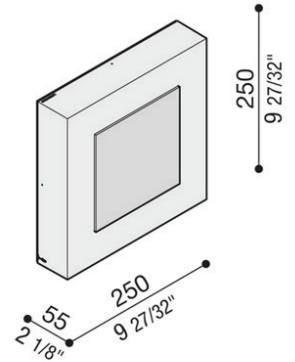

radiantlighting

ART 250 MASK

BY LOMBARDO

OUTDOOR + WALL

PROJECT	
TYPE	
NOTES	

PRODUCT NAME	Art 250 Mask
DESIGNER	Italo Belussi - Cristian Tengattini
MANUFACTURER	Lombardo
PRODUCT CODE	48-LL1161013 (White) 48-LL1161023 (Black) 48-LL1161033 (Grey High Tech) 48-LL1161043 (Grey Anthracite) 48-LL1161053 (Corten)
CATEGORY	Outdoor + Wall
MATERIAL	Die-cast Aluminium body Tempered glass diffuser Silicone gaskets

LIGHT SOURCE	20W LED
LUMENS	1900
FINISHES	White / Grey High Tech / Grey Anthracite / Corten
DIMENSIONS	250 (L) x 250 (H) x 55 (W) mm
IP	66
ORIGIN	Italy
WARRANTY	3 years

PERTH
T +61 08 9240 1008
F +61 08 9240 1178
sales@radiantlighting.com.au