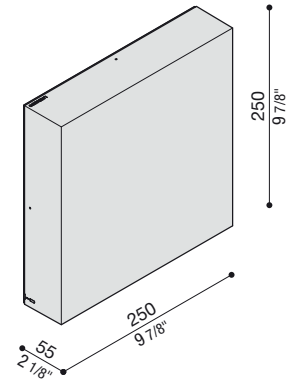

radiantlighting

ART 250

OUTDOOR + WALL

BY LOMBARDO

PROJECT	
TYPE	
NOTES	

PRODUCT NAME	Art 250
DESIGNER	Italo Belussi - Cristian Tengattini
MANUFACTURER	Lombardo
PRODUCT CODE	48-LL1161003 (White, 3000K)
CATEGORY	Outdoor + Wall
MATERIAL	Polycarbonate
DIMMABLE	No (DALI remote dimmable version available upon request)

LIGHT SOURCE	LED 20W
LUMEN OUTPUT	2200
FINISHES	White (Polyglass)
DIMENSIONS	250 (L) x 250 (H) x 55 (W) mm
IP	66
ORIGIN	Italy
WARRANTY	3 years