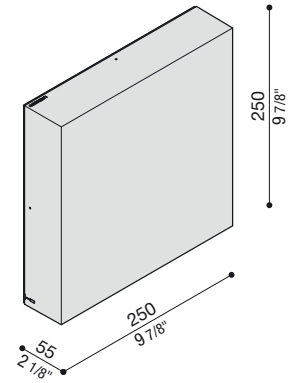

## ART 250

OUTDOOR + WALL

BY LOMBARDO

<b>PROJECT</b>	
<b>TYPE</b>	
<b>NOTES</b>	

<b>PRODUCT NAME</b>	ART 250
<b>DESIGNER</b>	Italo Belussi - Cristian Tengattini
<b>MANUFACTURER</b>	LOMBARDO
<b>PRODUCT CODE</b>	48-LL1161003 (White, 3000K)
<b>CATEGORY</b>	Outdoor + Wall
<b>MATERIAL</b>	Polycarbonate

<b>LIGHT SOURCE</b>	LED 20W
<b>LUMEN OUTPUT</b>	2200
<b>FINISHES</b>	White (Polyglass)
<b>DIMENSIONS</b>	250 (L) x 250 (H) x 55 (W) mm
<b>IP</b>	66
<b>ORIGIN</b>	Italy
<b>WARRANTY</b>	3 years