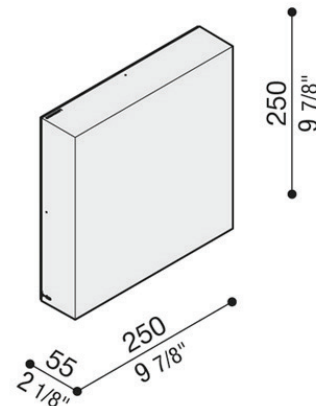

FINISHES	Polyglass
DIMENSIONS	250 (L) x 250 (H) x 55 (W) mm
IP	66
ORIGIN	Italy
WARRANTY	3 years
DRAWING	

PERTH  
T +61 08 9240 1008  
F +61 08 9240 1178  
sales@radiantlighting.com.au

SYDNEY  
T 1300 438 609  
F 1300 438 610  
sydney@radiantlighting.com.au