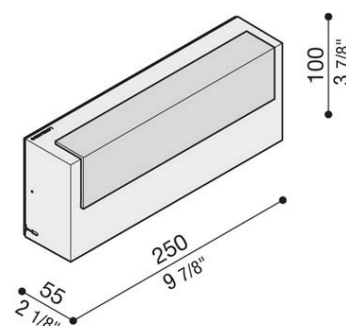

## ART 100 TOP

BY LOMBARDO

<b>PRODUCT NAME</b>	Art 100 Top
<b>DESIGNER</b>	Italo Belussi - Cristian Tengattini
<b>MANUFACTURER</b>	Lombardo
<b>PRODUCT CODE</b>	48-LL1160013 (White) 48-LL1160033 (Grey High Tech) 48-LL1160043 (Grey Anthracite) 48-LL1160053 (Corten)
<b>CATEGORY</b>	Outdoor + Wall
<b>MATERIAL</b>	Polycarbonate
<b>DIMMABLE</b>	No (DALI remote dimmable version available upon request)

<b>LIGHT SOURCE</b>	LED 10W
<b>LUMEN OUTPUT</b>	1100 (at 3000K)
<b>IP</b>	66
<b>DIMENSIONS</b>	250 (L) x 100 (H) x 55 (W) mm
<b>FINISHES</b>	White Grey High Tech Grey Anthracite Corten
<b>ORIGIN</b>	Italy
<b>WARRANTY</b>	3 years