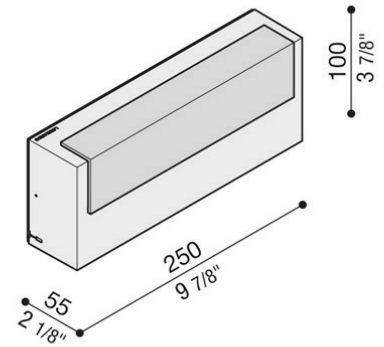

radiantlighting

ART 100 TOP

OUTDOOR + WALL

BY LOMBARDO

PROJECT	
TYPE	
NOTES	

PRODUCT NAME	ART 100 TOP
DESIGNER	Italo Belussi - Cristian Tengattini
MANUFACTURER	LOMBARDO
PRODUCT CODE	48-LL1160013 (White) 48-LL1160023 (Black) 48-LL1160033 (Grey High Tech) 48-LL1160043 (Grey Anthracite) 48-LL1160053 (Corten)
CATEGORY	Outdoor + Wall
MATERIAL	Polycarbonate

LIGHT SOURCE	LED 10W
LUMEN OUTPUT	1100 (at 3000K)
IP	66
DIMENSIONS	250 (L) x 100 (H) x 55 (W) mm
FINISHES	White Grey Anthracite Black Corten Grey High Tech
ORIGIN	Italy
WARRANTY	3 years