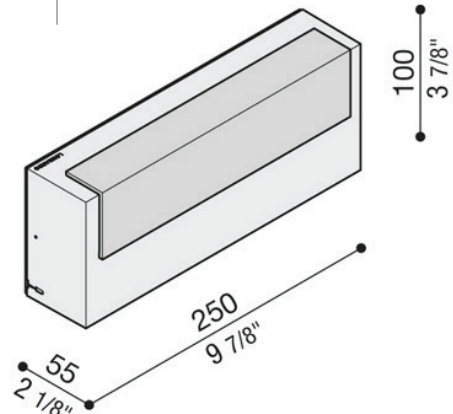

radiantlighting

ART 100 TOP

OUTDOOR + WALL

BY LOMBARDO

PROJECT	
TYPE	
NOTES	

PRODUCT NAME	ART 100 TOP
DESIGNER	Italo Belussi - Cristian Tengattini
MANUFACTURER	LOMBARDO
PRODUCT CODE	48-LL1160013 (White) 48-LL1160023 (Black) 48-LL1160033 (Grey High Tech) 48-LL1160043 (Grey Anthracite) 48-LL1160053 (Corten)
CATEGORY	Outdoor + Wall
MATERIAL	Polycarbonate
LIGHT SOURCE	LED 10W
LUMEN OUTPUT	1100 (at 3000K)

FINISHES	Black, White, Grey High Tech, Grey Anthracite, Corten
DIMENSIONS	250 (L) x 100 (H) x 55 (W) mm
IP	66
ORIGIN	Italy
WARRANTY	3 years
DRAWING	

PERTH
T +61 08 9240 1008
F +61 08 9240 1178
sales@radiantlighting.com.au