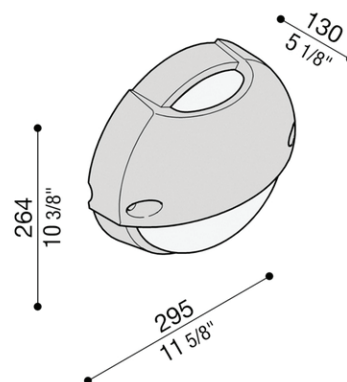

| | |
|----------------|--|
| PROJECT | |
| TYPE | |
| NOTES | |

AIRY TOP TONDA 300 **OUTDOOR + WALL**

BY LOMBARDO

| | |
|---------------------|--|
| PRODUCT NAME | Airy Top Tonda 300 |
| DESIGNER | Italo Belussi |
| MANUFACTURER | Lombardo |
| CATEGORY | Outdoor + Wall |
| MATERIAL | Technopolymer Acid-Etched Glass |
| PRODUCT CODE | 48-82721 (White) 48-82722 (Black) 48-8272G (Grey High tech) 48-8272K (Corten) |
| DIMMABLE | No |

| | |
|---------------------|--|
| LIGHT SOURCE | LED 10W (1200 lm) |
| IP | 54 |
| DIMENSIONS | 295 (L) x 264 (H) x 130 (W) mm |
| ORIGIN | Italy |
| WARRANTY | 3 Years |
| FINISHES | Black White Grey High Tech Corten |