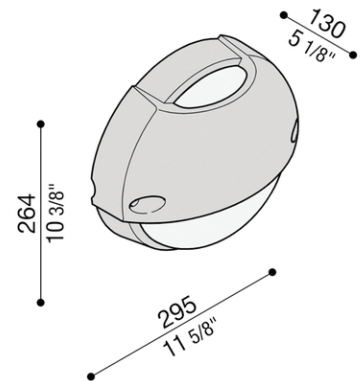

## AIRY TOP TONDA 300

OUTDOOR + WALL

BY LOMBARDO

|                     |  |
|---------------------|--|
| <b>PRODUCT NAME</b> | Airy Top Tonda 300   |
| <b>DESIGNER</b>     | Italo Belussi  |
| <b>MANUFACTURER</b> | Lombardo   |
| <b>CATEGORY</b>     | Outdoor + Wall   |
| <b>MATERIAL</b>     | Technopolymer  Acid-Etched Glass   |
| <b>PRODUCT CODE</b> | 48-82721 (White)<br>48-82722 (Black)<br>48-8272G (Grey High tech)<br>48-8272K (Corten) |

|                     |   |
|---------------------|---|
| <b>LIGHT SOURCE</b> | LED 10W (1200 lm)                       |
| <b>FINISHES</b>     | Black / White / Grey High Tech / Corten |
| <b>IP</b>           | 54                                      |
| <b>DIMENSIONS</b>   | 295 (L) x 264 (H) x 130 (W) mm          |
| <b>ORIGIN</b>       | Italy                                   |
| <b>WARRANTY</b>     | 3 Years                                 |