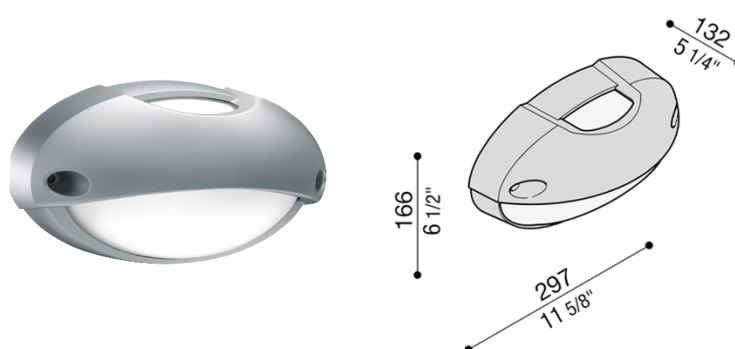

|                |  |
|----------------|--|
| <b>PROJECT</b> |  |
| <b>TYPE</b>    |  |
| <b>NOTES</b>   |  |

**AIRY TOP OVALE 300** **OUTDOOR + WALL**  
BY LOMBARDO

|                     |  |
|---------------------|--|
| <b>PRODUCT NAME</b> | Airy Top Ovale 300   |
| <b>DESIGNER</b>     | Italo Belussi  |
| <b>MANUFACTURER</b> | Lombardo   |
| <b>CATEGORY</b>     | Outdoor + Wall   |
| <b>PRODUCT CODE</b> | 48-82321 (White)<br>48-82322 (Black)<br>48-8232G (Grey High tech)<br>48-8232K (Corten) |
| <b>MATERIAL</b>     | Technopolymer   Acid-Etched Glass  |

|                     |  |
|---------------------|--|
| <b>LIGHT SOURCE</b> | Fluro 20W                                  |
| <b>IP</b>           | 54   |
| <b>DIMENSIONS</b>   | 297 (L) x 166 (H) x 132 (W) mm             |
| <b>ORIGIN</b>       | Italy                                      |
| <b>FINISHES</b>     | Black<br>White<br>Grey High Tech<br>Corten |
| <b>WARRANTY</b>     | 3 Years                                    |