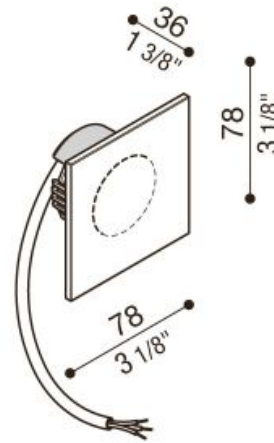

radiantlighting

PIN Q

INDOOR+OUTDOOR+STEP

BY LOMBARDO

PROJECT	
TYPE	
NOTES	

PRODUCT NAME	Pin Q										
DESIGNER	N/A										
MANUFACTURER	Lombardo										
PRODUCT CODE	<table border="0"> <tr> <td>Kit (with canister):</td> <td>Fitting only (no canister):</td> </tr> <tr> <td>48-LL1250083 (Neutral)</td> <td>48-LL1251083 (Neutral)</td> </tr> <tr> <td>48-LL1250093 (Black)</td> <td>48-LL1251093 (Black)</td> </tr> <tr> <td>48-LL1250103 (Grey)</td> <td>48-LL1251103 (Grey)</td> </tr> <tr> <td>48-LL1250113 (Corton)</td> <td>48-LL1251113 (Corton)</td> </tr> </table>	Kit (with canister):	Fitting only (no canister):	48-LL1250083 (Neutral)	48-LL1251083 (Neutral)	48-LL1250093 (Black)	48-LL1251093 (Black)	48-LL1250103 (Grey)	48-LL1251103 (Grey)	48-LL1250113 (Corton)	48-LL1251113 (Corton)
Kit (with canister):	Fitting only (no canister):										
48-LL1250083 (Neutral)	48-LL1251083 (Neutral)										
48-LL1250093 (Black)	48-LL1251093 (Black)										
48-LL1250103 (Grey)	48-LL1251103 (Grey)										
48-LL1250113 (Corton)	48-LL1251113 (Corton)										
CATEGORY	Indoor + Outdoor + Step										
MATERIAL	Die-cast Aluminium										